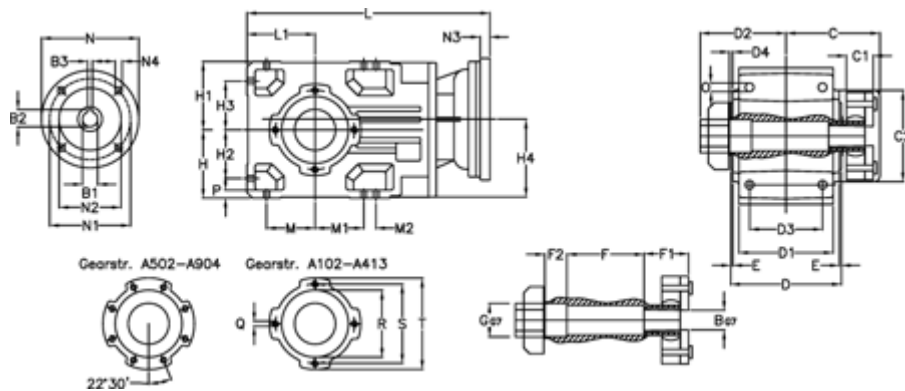

Article number: 296003510556225

Description: Bevel helical gearbox  
A353QF30-105,5-P71B5

## Measures

B = 30	D1 = 166	F2 = 53	L = 417.0	N3 = 4,5
B1 = 14	D2 = 80	G = 42	L1 = 100	N4 = M8x16
B2 = 16.3	D3 = 135	GA = 43	M = 73.0	O = 12.0
B3 = 5	d4 = 5.0	H = 100	M1 = 73.0	P = 11
C = 70.0	Description = A353 QF-xx P71 B5	H1 = 100	M2 = 11	Q = M10x17
C1 = 24	E = 3.5	H2 = 73.0	N = 160	R = 110
C2 = 90.0	F = 12.0	H3 = 73.0	N1 = 130	S = 130
D = 173	F1 = 48.0	H4 = 114.0	N2 = 110	T = 150